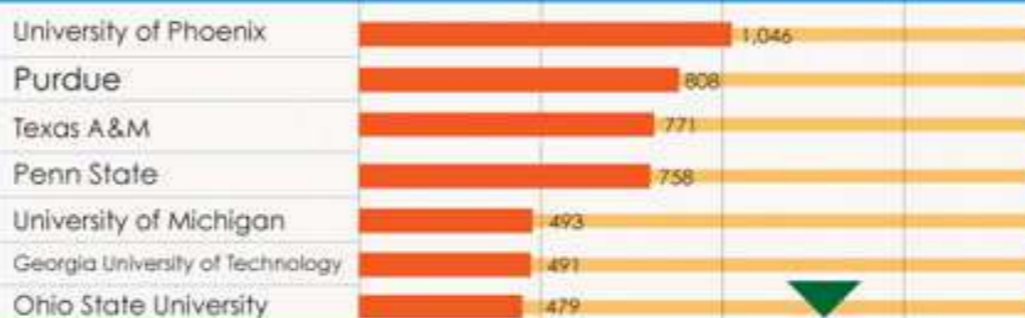

How To Become a Project Manager

START

Employment by Gender

78% male

22% female

Average Salary by Gender

male	\$59,368 - \$98,783
female	\$52,148 - \$87,338

Most Popular Schools

GRADUATE - move forward one space

Most Popular Certifications***

General Contractor	3,759 people
Occupational Safety & Health Administration	5,110 people
Project Management Certificate	6,040 people
Engineer in Training	6,208 people
Certified Professional Engineer	6,807 people
Project Management Professional	9,580 people